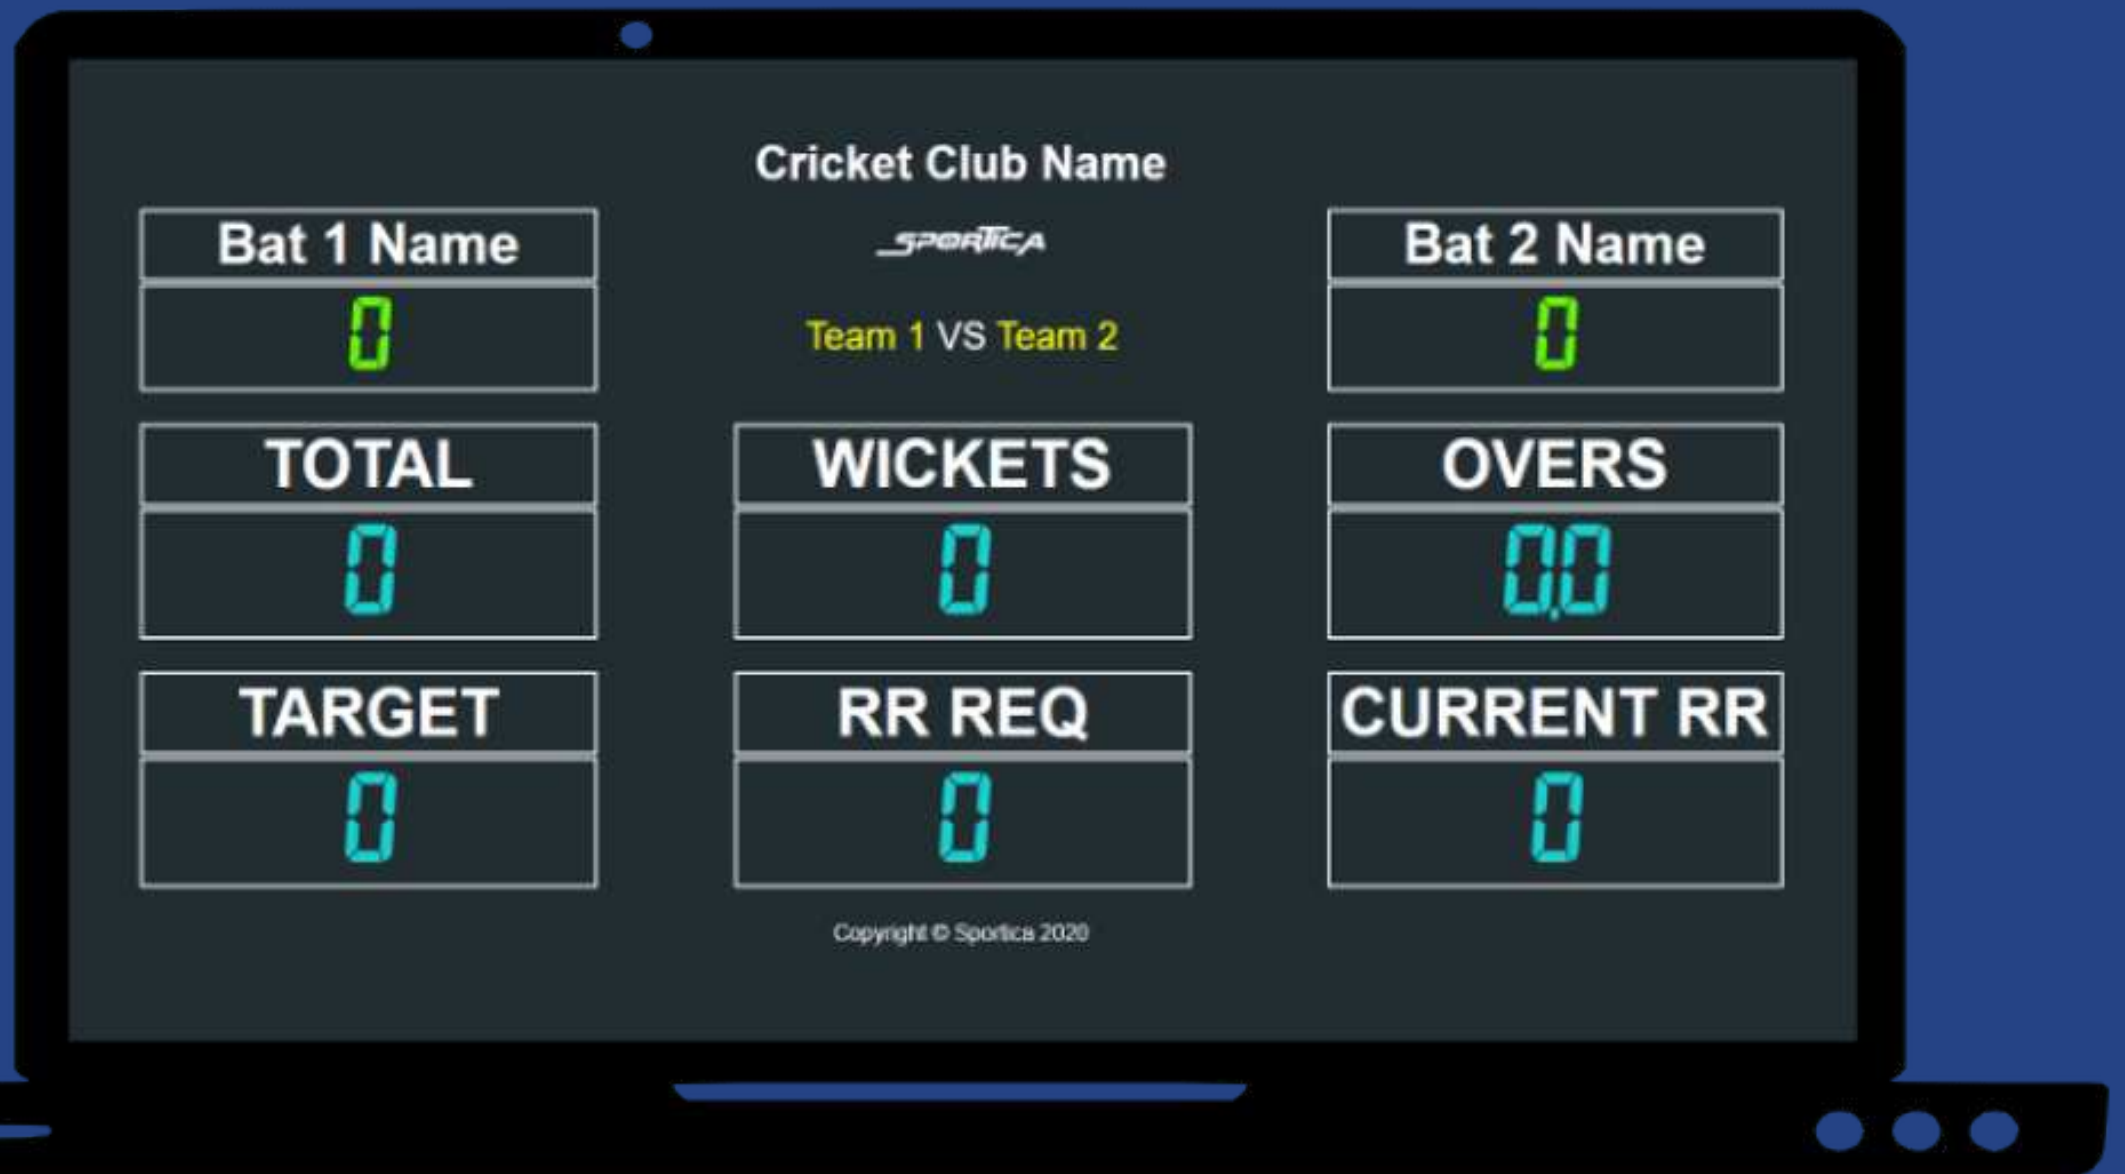

SPORTICA

ONLINE DIGITAL SPORT SCOREBOARDS

CRICKET SCOREBOARD